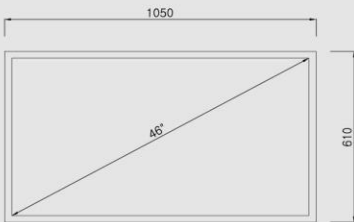

SPECIFICATIONS 46VDW

Display	Bezel Width	14.2(H) / 13.7(V) mm	Features	RS-232C Control	Serial Interface Control Program PC
	Active Display Area	1018.8 x 572.67 mm		Filter Type	3D Comb Filter
	Screen Size	46"		Deinterlacing	Yes
	Panel Resolution	1920 x 1080 @60Hz		Noise Reduction	Yes
	Pixel Pitch	0.53025 x 0.53025 mm		Multi Display Function	PIP / PBP / VOV(Video On Video)
	Brightness	700cd/m ²		Trigger Source Switching	Yes
	Contrast Ratio	4,000 : 1		Auto Source Sequencing	Yes
	Viewing Angle (H/V)	178° / 178°		Auto Power Recovery	Yes
	Display Color	16.7 Million		Multi Language	English, Spanish, French, German, Italian
	Response Time (Gray to Gray)	< 8ms			
	Video System	NTSC / PAL			
Interface	Video In / Out (BNC Type)	2 / 2	Dimension	Outline Dimension (W x H x D)	1,050 x 610 x 125 mm
	S-Video In	1	Net. Weight	36Kg	
	VGA In (15Pin D-Sub)	1	Cabinet	Bezel Color / Cabinet Color	Black / Black
	Component In	1		Case Material	Metal(Electronic galvanized Iron)
	HDMI In	2	Warranty	Part/Labor	2year / 2year
	DVI In	1		MTBF (Approx.)	50,000 Hours
	Audio In (RCA Type)	3(L+R)	Regulations		NRTL, FCC, CE, RoHS
	PC Stereo In	1			
Transmitter	RS232C In / Out	1 / 1 Monitor OSD Control Using PC	Power	Consumption : < On	< 260W
	Remote Control	Yes		Power Source	AC100 ~ 240V (50 / 60Hz))
Audio	Built-In Speaker	Yes (5W x 2)	Mount	VESA™ Mount Size	600 x 400mm
				Mount Kit	Optional (Wall, Stand, Stand alone, Ceiling, Scissor)

LED Video Wall Monitor 46VDW Display

OTHER VIEW

FRONT VIEW

REAR VIEW

SIDE VIEW

DIMENSIONS

▲ FRONT VIEW

▲ SIDE VIEW