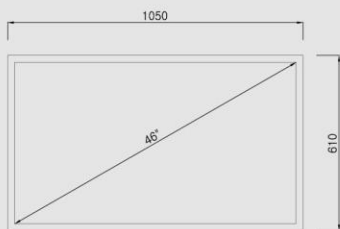

| Sunlight Readable Monitor 46VSL Display

OTHER VIEW

FRONT VIEW

REAR VIEW

SIDE VIEW

DIMENSIONS

▲ FRONT VIEW

▲ SIDE VIEW