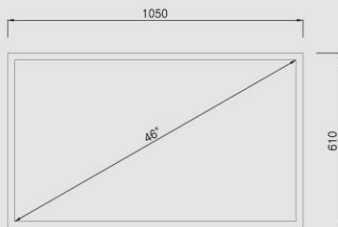

| Sunlight Readable Monitor 46VSLH Display

OTHER VIEW

FRONT VIEW

REAR VIEW

SIDE VIEW

DIMENSIONS

▲ FRONT VIEW

▲ SIDE VIEW