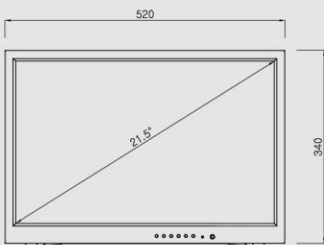

LED CCTV Monitor 21VED Display

OTHER VIEW

FRONT VIEW

REAR VIEW

SIDE VIEW

DIMENSIONS

▲ FRONT VIEW

▲ SIDE VIEW